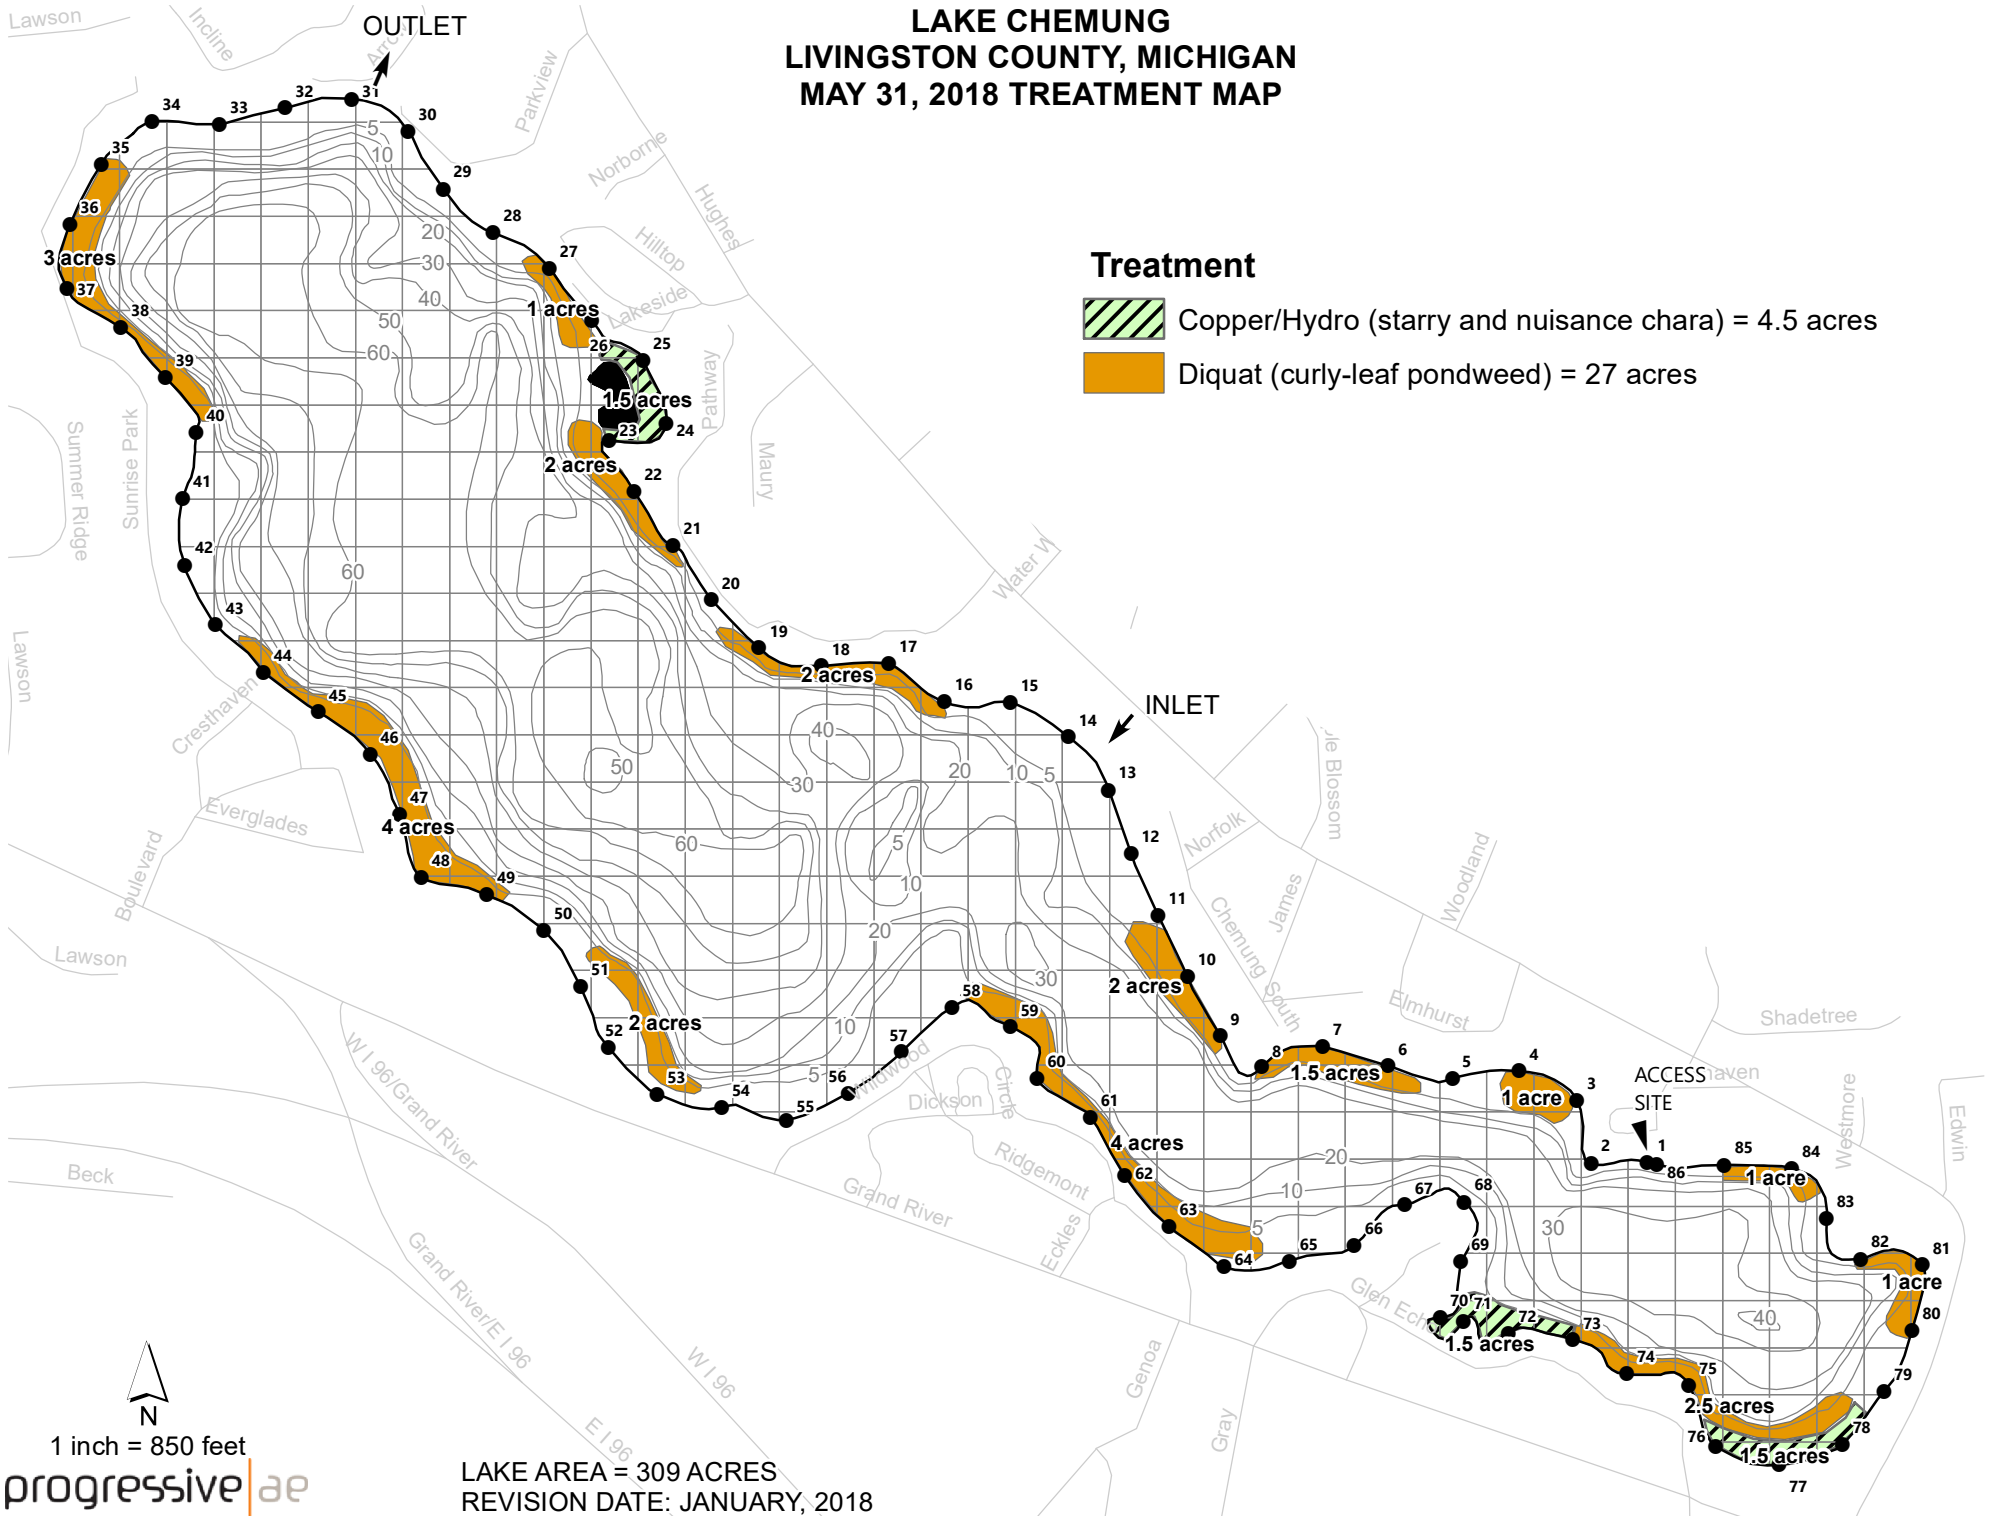

LAKE CHEMUNG LIVINGSTON COUNTY, MICHIGAN MAY 31, 2018 TREATMENT MAP

1 inch = 850 feet
 progressive ae

LAKE AREA = 309 ACRES
 REVISION DATE: JANUARY, 2018