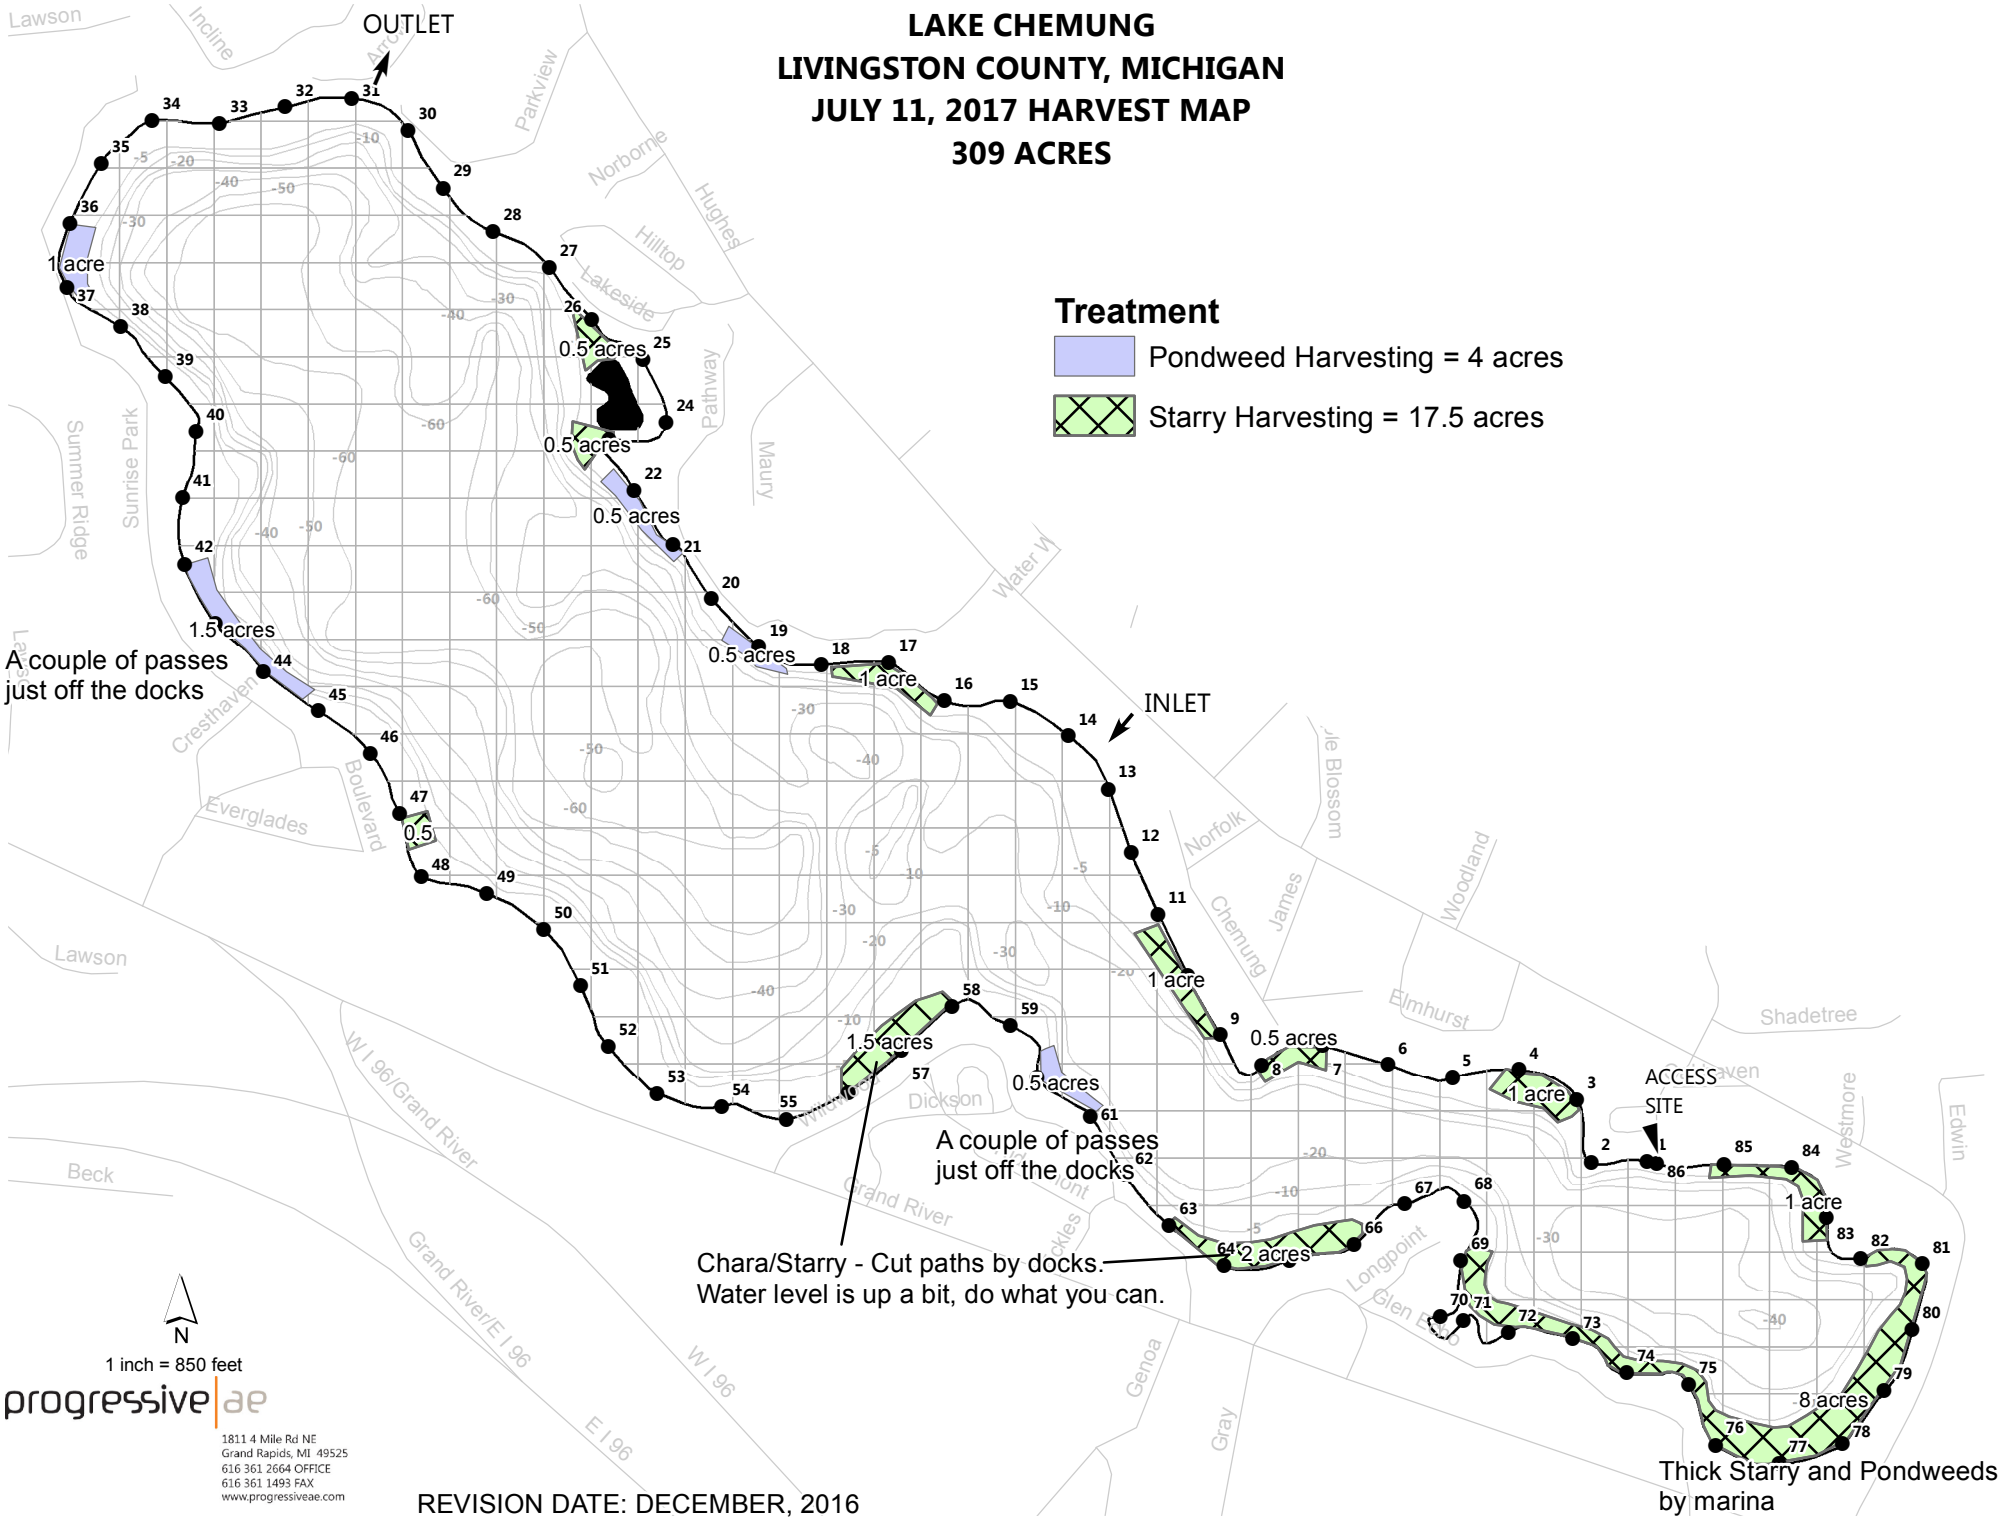

**LAKE CHEMUNG
LIVINGSTON COUNTY, MICHIGAN
JULY 11, 2017 HARVEST MAP
309 ACRES**

Treatment

- Pondweed Harvesting = 4 acres
- Starry Harvesting = 17.5 acres

A couple of passes just off the docks

A couple of passes just off the docks

Chara/Starry - Cut paths by docks.
Water level is up a bit, do what you can.

Thick Starry and Pondweeds by marina

 1 inch = 850 feet
progressive | ae
 1811 4 Mile Rd NE
 Grand Rapids, MI 49525
 616 361 2664 OFFICE
 616 361 1493 FAX
 www.progressiveae.com

REVISION DATE: DECEMBER, 2016