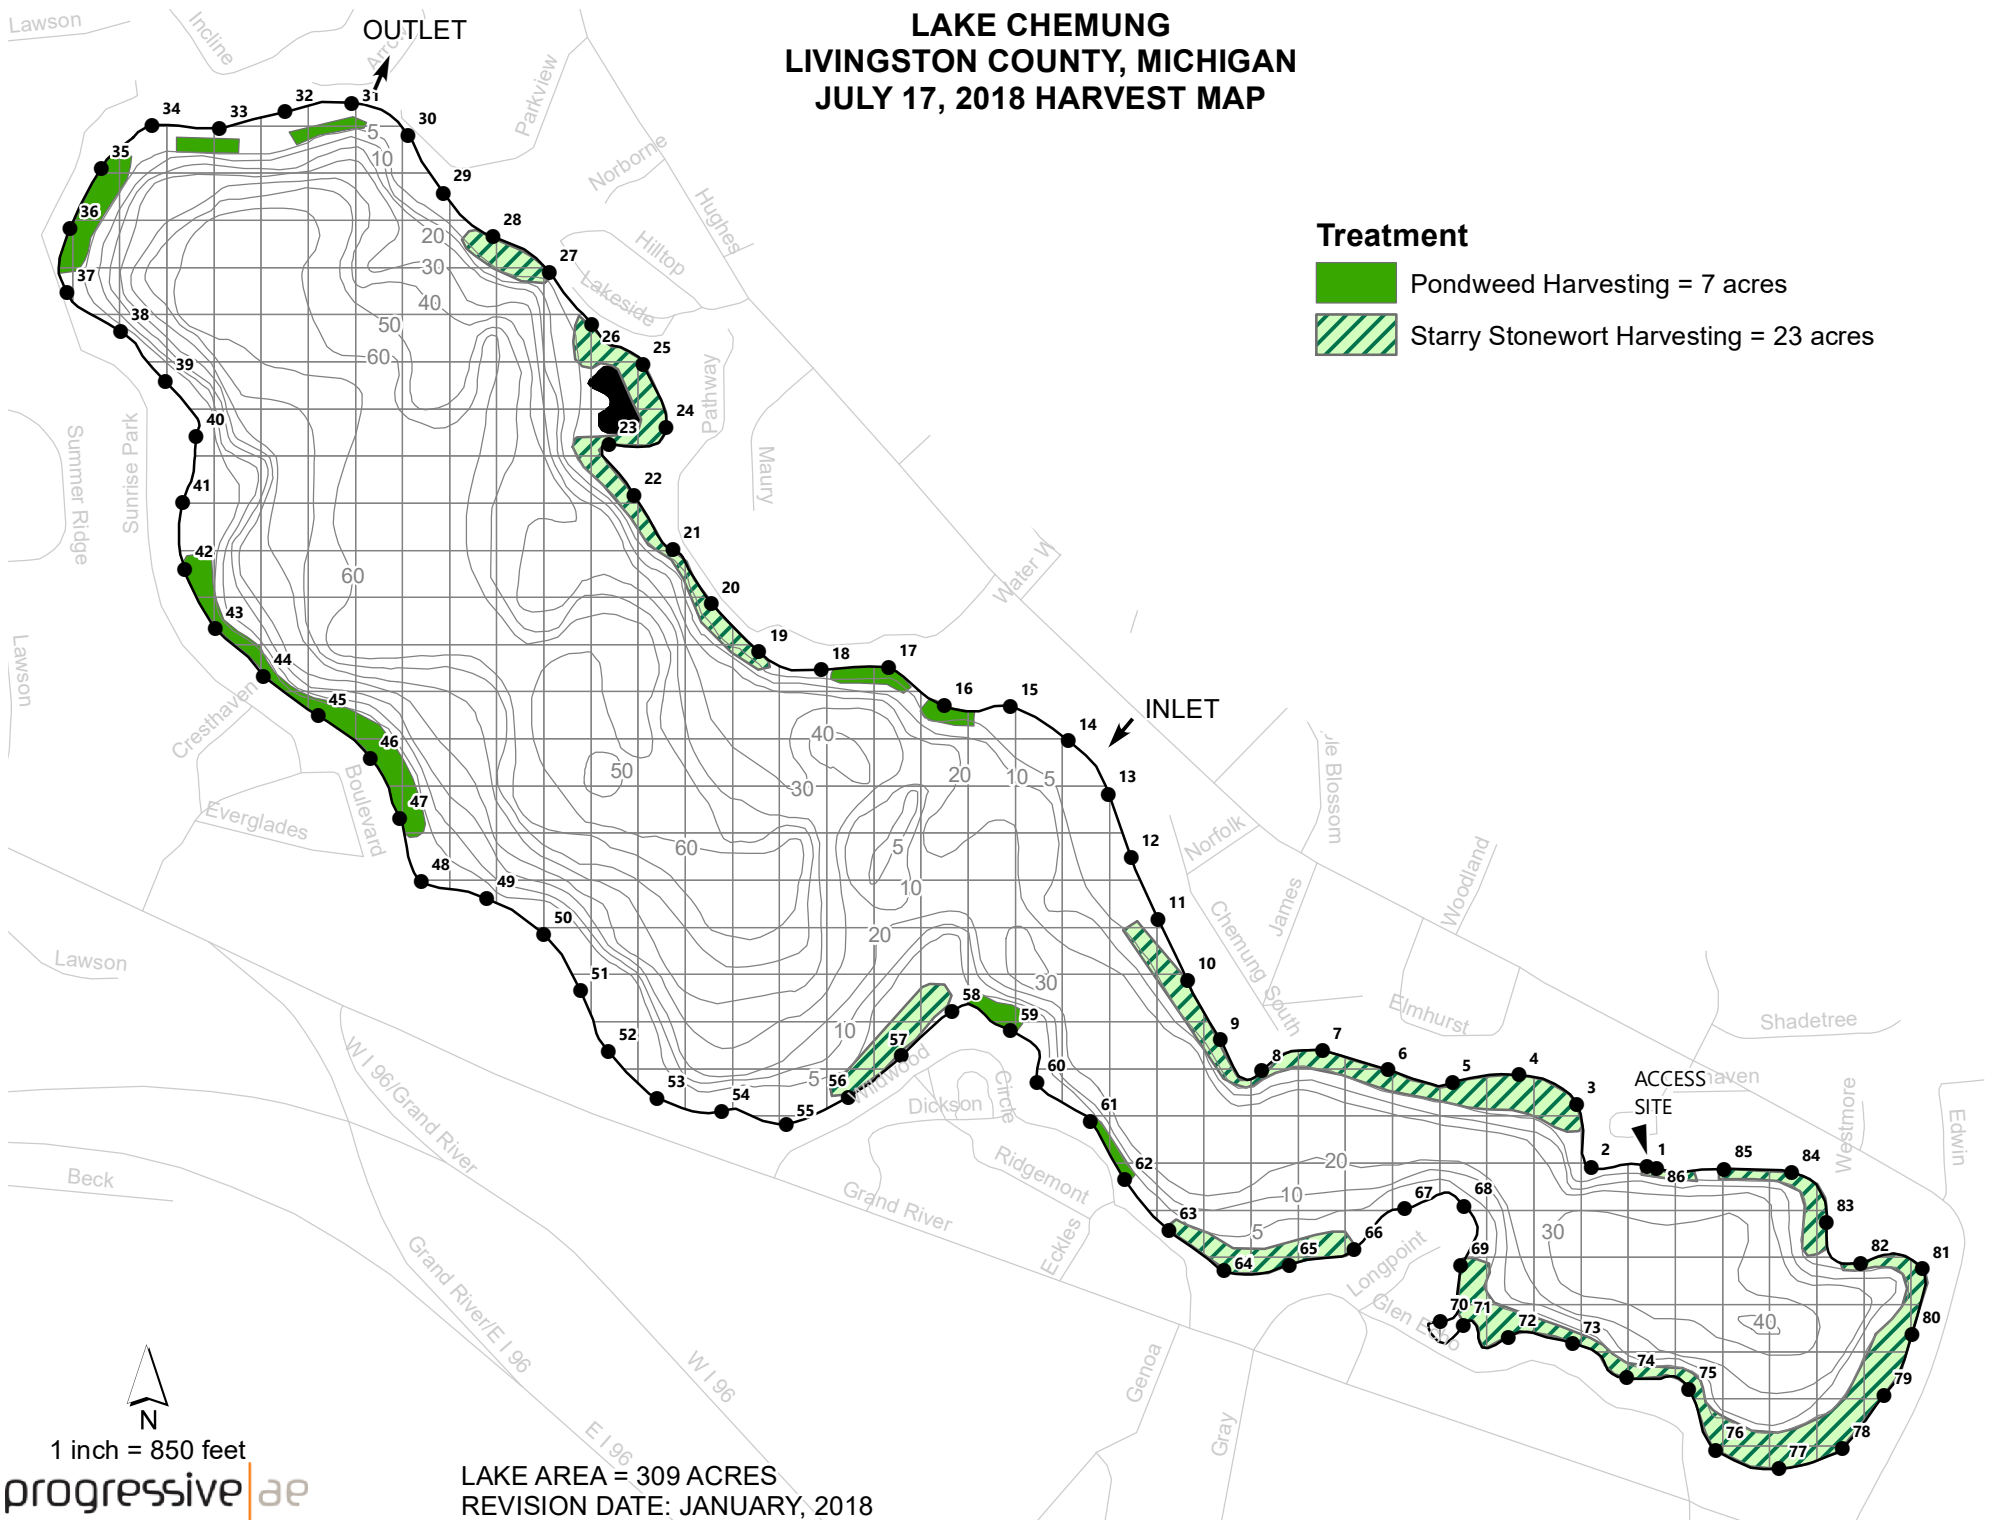

LAKE CHEMUNG LIVINGSTON COUNTY, MICHIGAN JULY 17, 2018 HARVEST MAP

Treatment

- Pondweed Harvesting = 7 acres
- Starry Stonewort Harvesting = 23 acres

1 inch = 850 feet
 progressive ae

LAKE AREA = 309 ACRES
 REVISION DATE: JANUARY, 2018